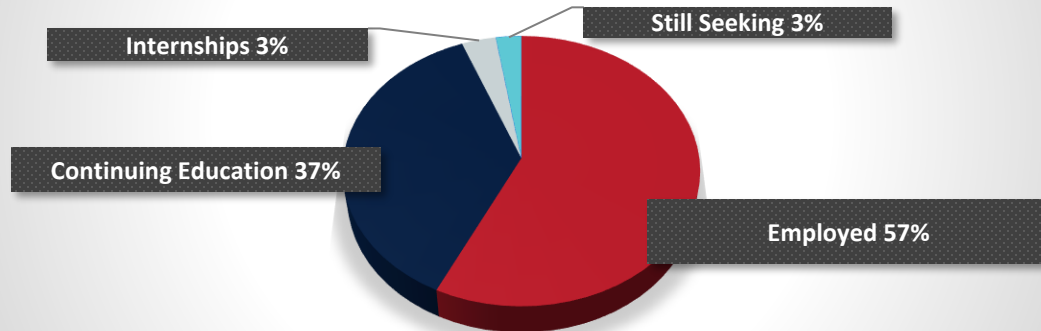

## Overall First Destination Data for Fall 2022 & Spring 2023 Undergraduates

## First Destination Data for Fall 2022 & Spring 2023 Graduates

*This data is representative for students who were planning to attend graduate school and/or were seeking employment. Knowledge rate: 96%. Data was collected within 6 months of graduation via email, survey, LinkedIn, Facebook, Instagram, phone calls, and faculty/staff.*