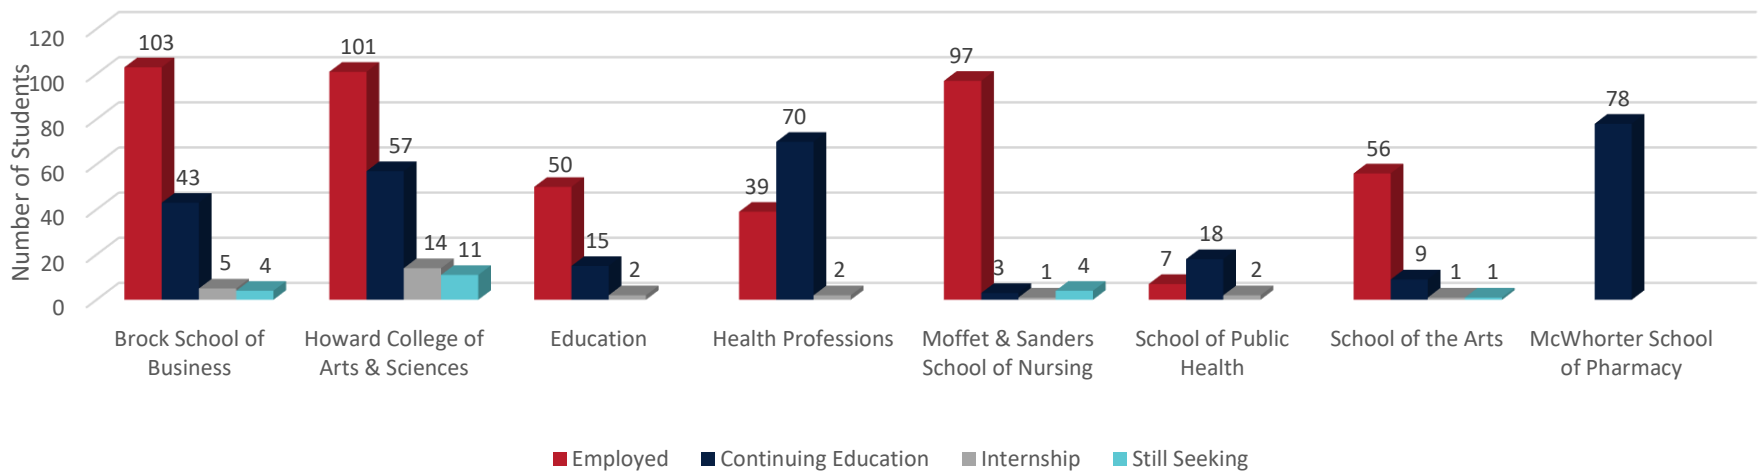

## Overall First Destination Data for Fall 2022 & Spring 2023 Undergraduates

## First Destination Data for Fall 2022 & Spring 2023 Graduates

*This data is representative for students who were planning to attend graduate school and/or were seeking employment. Knowledge rate: 96%. Data was collected within 6 months of graduation via email, survey, LinkedIn, Facebook, Instagram, phone calls, and faculty/staff.*